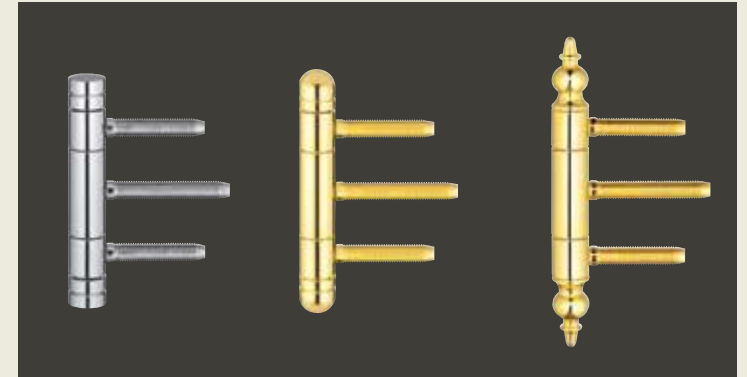

Feel inspired and enjoy the beautiful possibilities of hand-made custom windows.

ERMETIC 5000/S

The sleek, timeless, classic profile design impresses through its traditional, straight lined form. The smooth recessed wing profile gives this design its unique appeal.

ERMETIC 5000/S Soft-Line-Plus

The rounding off of all visible edges provides perfect harmony and aesthetics. This solid, million-fold proven profile design can be integrated everywhere.

We offer you standard visible hinges, covered with PVC caps in a variety of colours, or you can choose completely concealed lying hinges and also beautiful decorative hinges (see above).